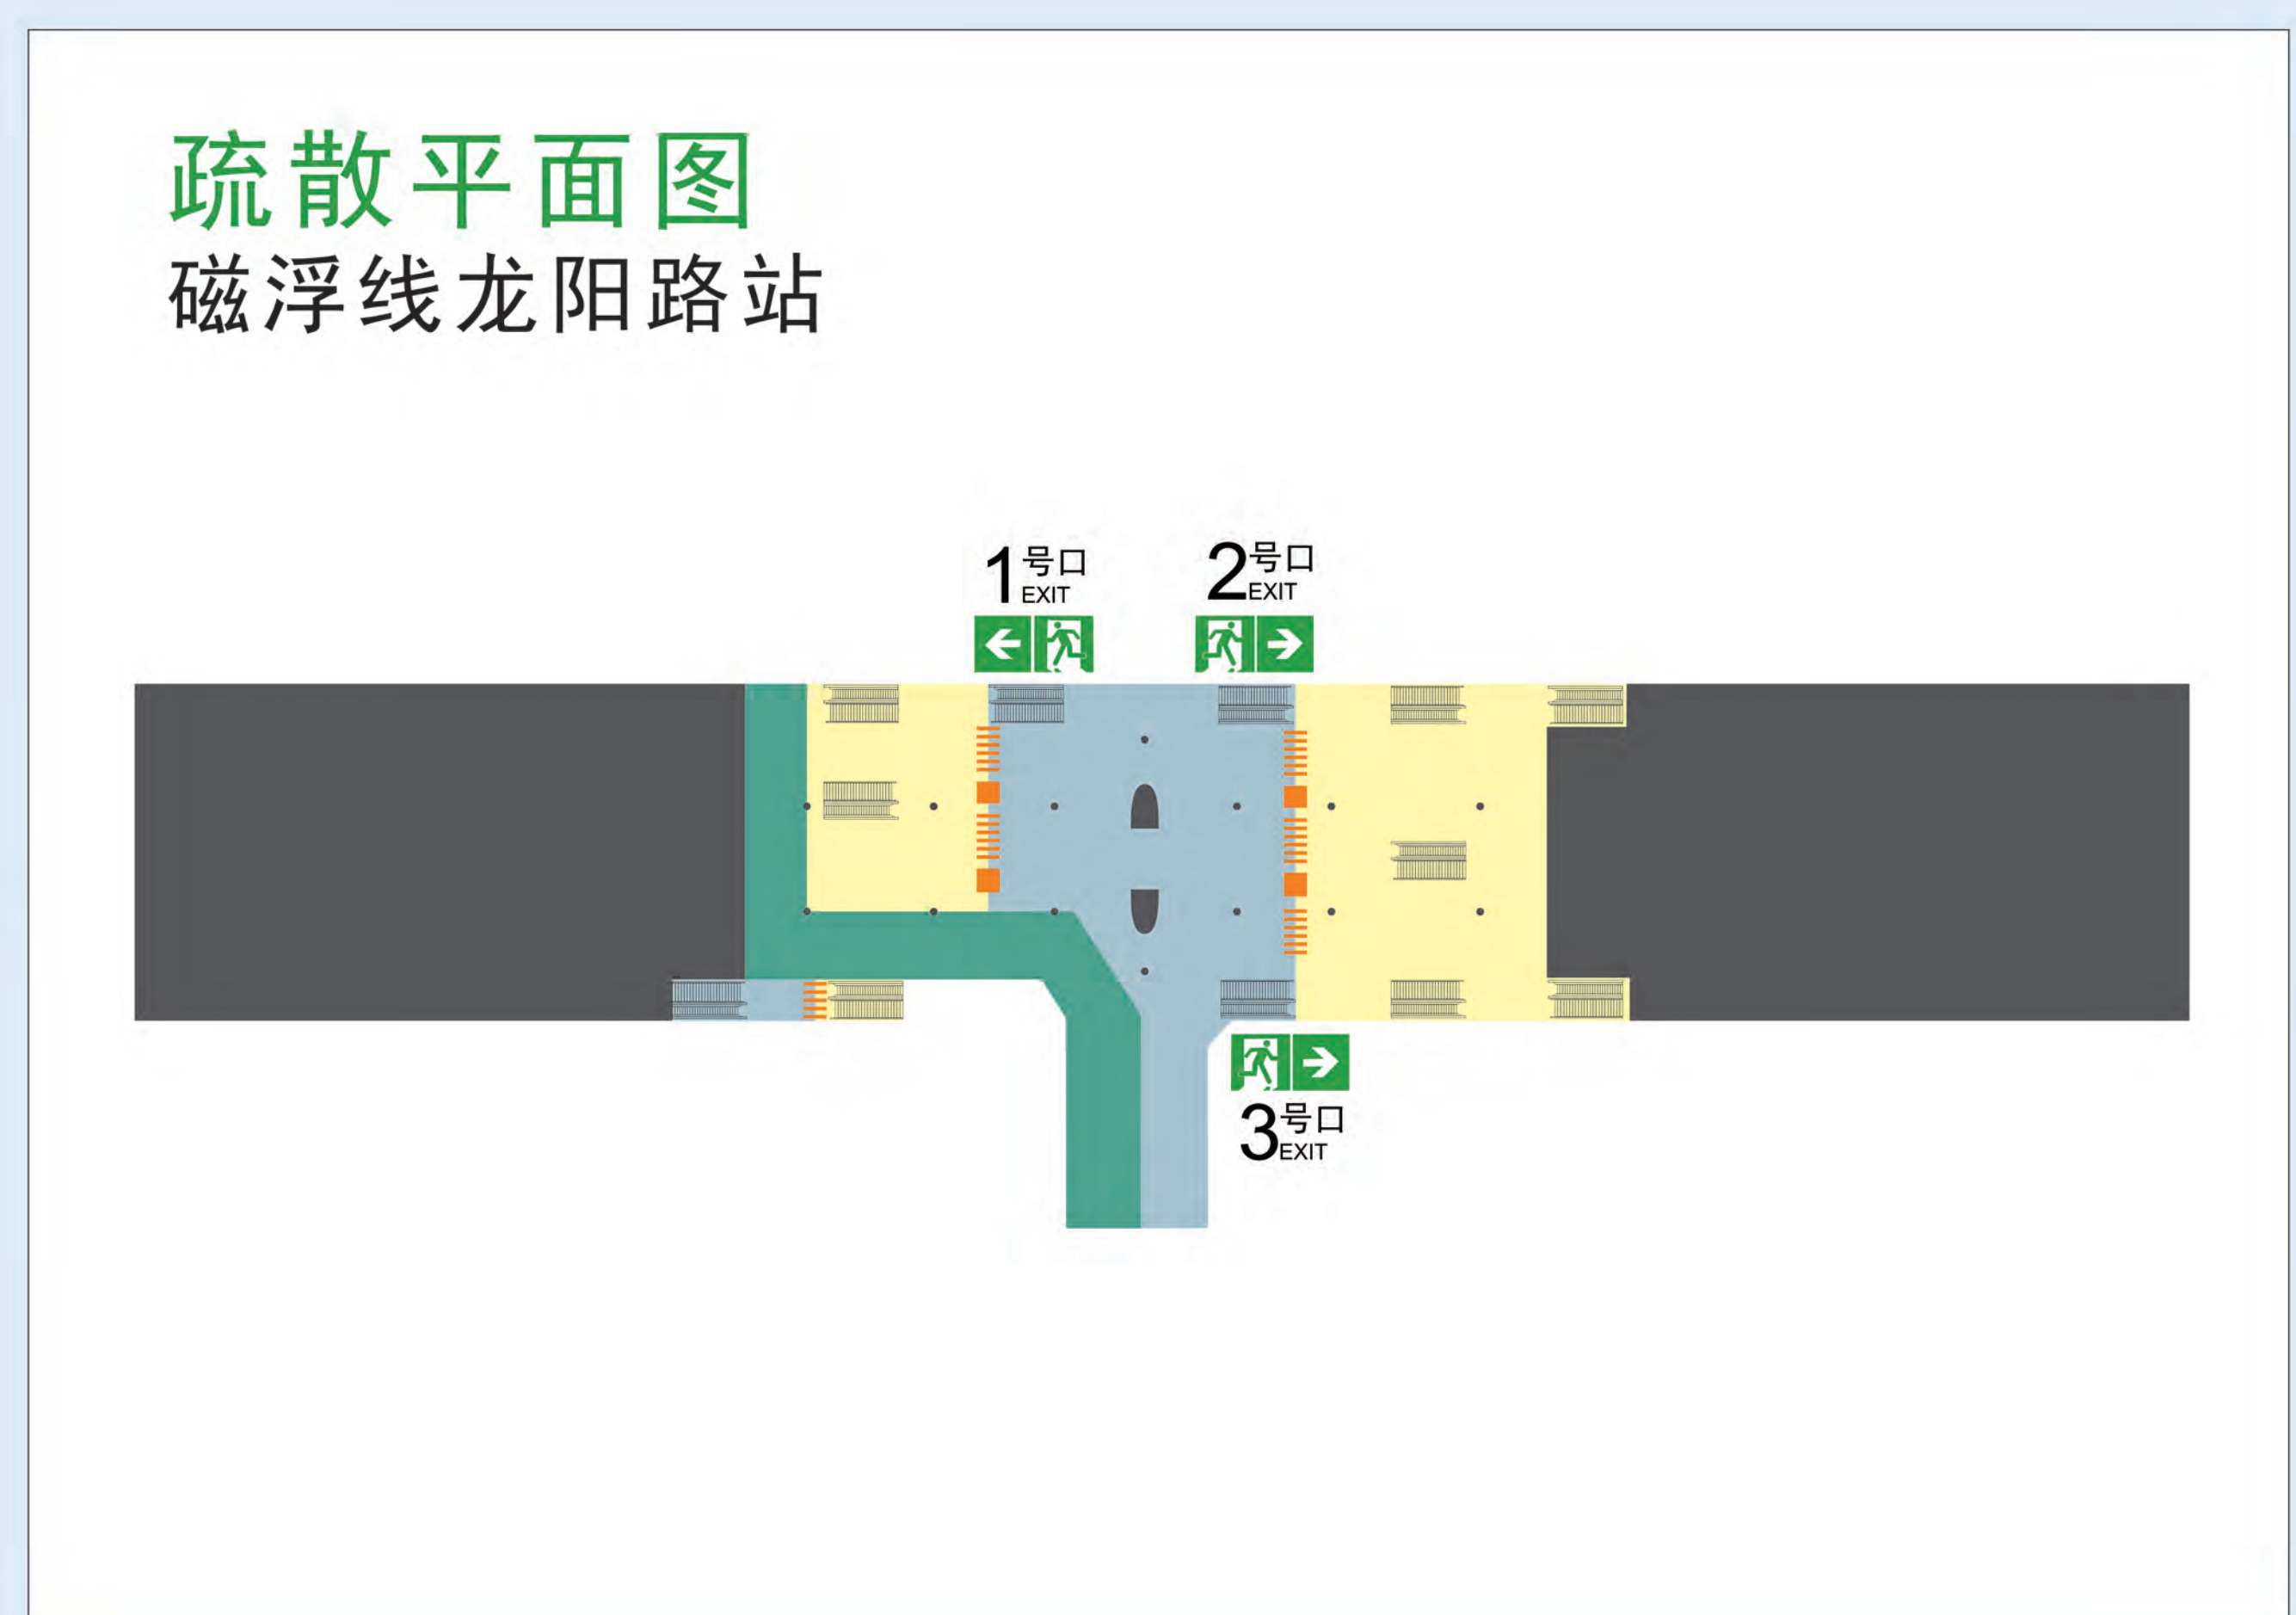

- |                      |                             |                              |
|----------------------|-----------------------------|------------------------------|
| 售票处<br>Tickets       | 服务中心<br>Service Center      | 卫生间<br>Restrooms             |
| 非付费区<br>Non-pay Area | 工作区<br>Working Area         | 无障碍电梯<br>Accessible Elevator |
| 付费区<br>Pay Area      | 列车行驶区<br>Train Running Area |                              |

# 站层图 Station Floor Map

磁浮线龙阳路站 Longyang Road Station of Maglev Line